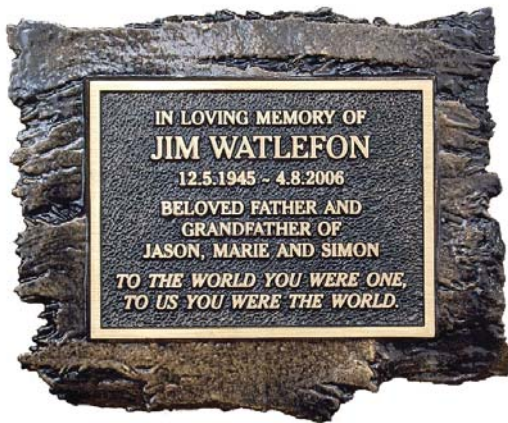

Woodgrain Series

Using a designed natural bark background, this range of bronze plaques is becoming popular with those people wanting a memorial to blend in with the natural surroundings. Available in a range of sizes as listed below, these plaques are perfect for standard garden memorials and can be included on to a Crypt or Niche of your choice.

Woodgrain - 7"x5"

Woodgrain - 11"x11"

Shown as Companion
with Date Tabs and APP Vase

Woodgrain - 14"x5"

All Woodgrain plaques are completed in PBR's Antique finish which helps give the natural aged look. Companion format is available on sizes 9" x 9" and above.

Available sizes: 6" x 4", 7" x 5" (pictured), 7" x 6", 9" x 9", 11" x 11" (pictured), 14" x 5" (pictured), 15" x 8.5", 15" x 11", 24" x 16", 24" x 18", 24" x 30"