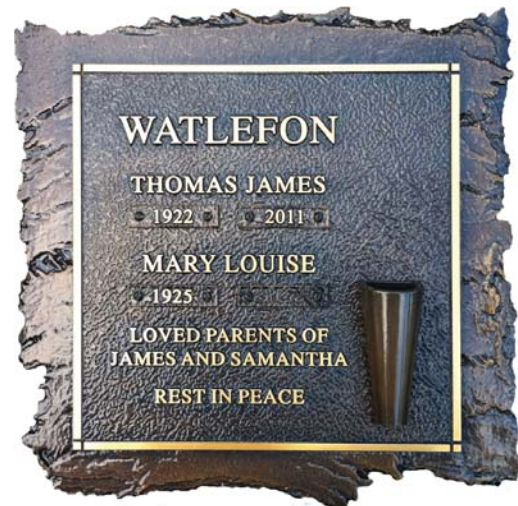

Woodgrain Series

Using a designed natural bark background, this range of bronze plaques is becoming popular with those people wanting a memorial to blend in with the natural surroundings. Available in a range of sizes as listed below, these plaques are perfect for standard garden memorials and can be included on to a Crypt or Niche of your choice.

Woodgrain - 7"x5"

Woodgrain - 11"x11"

Shown as Companion
with Date Tabs and APP Vase

Woodgrain - 14"x5"

All Woodgrain plaques are completed in PBR's Antique finish which helps give the natural aged look. Companion format is available on sizes 9" x 9" and above.

Available sizes: 6" x 4", 7" x 5" (pictured), 7" x 6", 9" x 9", 11" x 11" (pictured), 14" x 5" (pictured), 15" x 8.5", 15" x 11", 24" x 16", 24" x 18", 24" x 30"