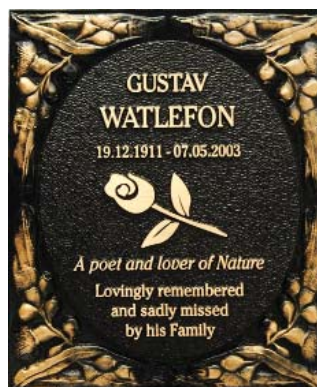

Columbarium Wreath A - 10.5" x 7.5"
Shown in Unicast format

Columbarium Wreath B - 10" x 7"
Shown as Companion with Date Tabs

Columbarium Wreath C - 9.5" x 8.5"
Shown as Companion with Uniscrolls

Columbarium Wreath D - 11" x 8"
Shown as Companion with Date Tabs

Columbarium Wreath G - 11" x 9"
Shown as Companion with Date Tabs

Flower & Tree Series

This range of plaques is suitable for fixing to memorial walls, curbs and on bases in garden areas. The plaques are available in 2 sizes (6" x 7" and 9" x 7") and can be used in portrait or landscape orientation. The central elevated oval section that contains the inscription is framed with sculptured Bas Relief Emblems. Available in single or companion format.

Roses

Shown as 9" x 7" unicast

Oak Leaves

Shown as 9" x 7" unicast

Pansies

Shown as 9" x 7" unicast

Centenary Pansies

Shown as 9" x 7" unicast

Gum Leaves

Shown as 6" x 7" unicast

Rose Series

The Rose Series range of plaques is suitable for fixing to memorial walls, curbs and on bases in garden areas. The plaques are available in 2 sizes (11" x 4" and 17" x 4") and can be used in single or companion format. The central elevated section that contains the inscription is framed with sculptured Bas Relief Rose Emblems to complete the memorial.