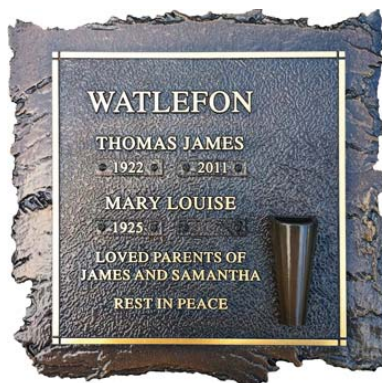

Columbarium Wreaths

Flower & Tree Series

Rose Series

Integrated Bronze Image Plaques

Woodgrain

Columbarium Wreaths

PBR offers a range of different Columbarium Wreath designs in either single or companion format. Single cast wreaths are available when all inscription can be cast directly onto the back plate. Companion wreaths are used for pre-need so Scrolls or Date Tabs can be added when required.

Columbarium Wreath A - 10.5" x 7.5"
Shown in Unicast format

Columbarium Wreath B - 10" x 7"
Shown as Companion with Date Tabs

Columbarium Wreath C - 9.5" x 8.5"
Shown as Companion with Uniscrolls

Columbarium Wreath D - 11" x 8"
Shown as Companion with Date Tabs

Columbarium Wreath G - 11" x 9"
Shown as Companion with Date Tabs

Flower & Tree Series

This range of plaques is suitable for fixing to memorial walls, curbs and on bases in garden areas. The plaques are available in 2 sizes (6" x 7" and 9" x 7") and can be used in portrait or landscape orientation. The central elevated oval section that contains the inscription is framed with sculptured Bas Relief Emblems. Available in single or companion format.

Gum Leaves

Shown as 6" x 7" unicast

Rose Series

The Rose Series range of plaques is suitable for fixing to memorial walls, curbs and on bases in garden areas. The plaques are available in 2 sizes (11" x 4" and 17" x 4") and can be used in single or companion format. The central elevated section that contains the inscription is framed with sculptured Bas Relief Rose Emblems to complete the memorial.