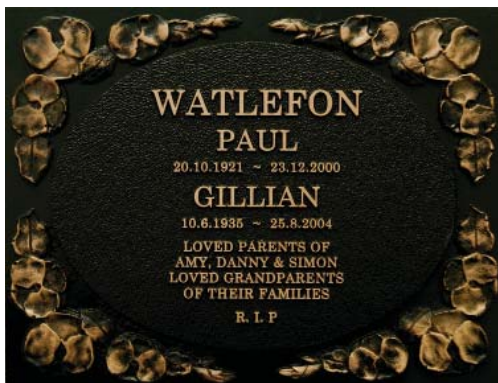

Pansies

Shown as 9" x 7" unicast