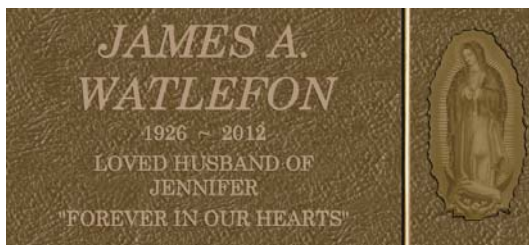

Rose Series plaques fall into the "Traditional" category so therefore are only available with Church, Oval or Flat Face font styles.

11" x 4" Rose Series
Shown as Unicast

11" x 4" Rose Series
Shown as Companion with Date Tabs

17" x 4" Rose Series
Shown as Unicast (also available as Companion)

Integrated Bronze Image

The Bronze Image Range of Crypt & Niche plaques incorporates either a standard or custom image into the background of the memorial. These images may range from religious icons through to building designs and will help create a unique memorial. A small selection of flat relief emblems such as service emblems may also be added to these plaques.

Part Integrated Bronze Image
Shown as Companion with Date Tabs

Fully Integrated Bronze Image
Shown as Unicast

Fully Integrated Bronze Image
Shown as Companion
incorporating 2 individual plaques

The Integrated Bronze Image range is available in a wide range of plaque sizes and shapes to suit your requirements.

Custom designs and shapes can be set up to create a unique memorial that will help your Crypt or Niche stand out from your competitors.

Fully Integrated Bronze Images are only available in an Antique finish whilst the Part Integrated option is available with a selection of colors from the PBR range for the side containing the inscription.