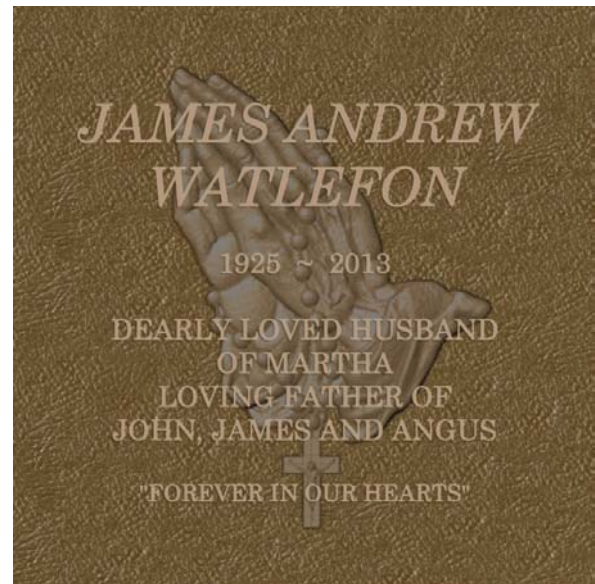

Gum Leaves

Shown as 6" x 7" unicast

Rose Series

The Rose Series range of plaques is suitable for fixing to memorial walls, curbs and on bases in garden areas. The plaques are available in 2 sizes (11" x 4" and 17" x 4") and can be used in single or companion format. The central elevated section that contains the inscription is framed with sculptured Bas Relief Rose Emblems to complete the memorial.

Rose Series plaques fall into the "Traditional" category so therefore are only available with Church, Oval or Flat Face font styles.

11" x 4" Rose Series
Shown as Unicast

11" x 4" Rose Series
Shown as Companion with Date Tabs

17" x 4" Rose Series
Shown as Unicast (also available as Companion)

Integrated Bronze Image

The Bronze Image Range of Crypt & Niche plaques incorporates either a standard or custom image into the background of the memorial. These images may range from religious icons through to building designs and will help create a unique memorial. A small selection of flat relief emblems such as service emblems may also be added to these plaques.

Part Integrated Bronze Image
Shown as Companion with Date Tabs

Fully Integrated Bronze Image
Shown as Unicast

Fully Integrated Bronze Image
Shown as Companion
incorporating 2 individual plaques

The Integrated Bronze Image range is available in a wide range of plaque sizes and shapes to suit your requirements.