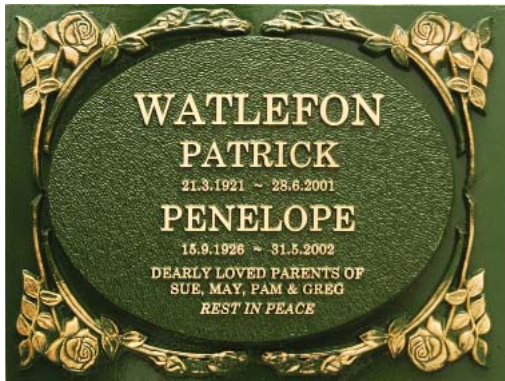

Columbarium Wreaths

Flower & Tree Series

Rose Series

Integrated Bronze Image Plaques

Woodgrain

Columbarium Wreaths

PBR offers a range of different Columbarium Wreath designs in either single or companion format. Single cast wreaths are available when all inscription can be cast directly onto the back plate. Companion wreaths are used for pre-need so Scrolls or Date Tabs can be added when required.

Columbarium Wreath A - 10.5" x 7.5"
Shown in Unicast format

Columbarium Wreath B - 10" x 7"
Shown as Companion with Date Tabs

Columbarium Wreath C - 9.5" x 8.5"
Shown as Companion with Uniscrolls

Columbarium Wreath D - 11" x 8"
Shown as Companion with Date Tabs

Columbarium Wreath G - 11" x 9"
Shown as Companion with Date Tabs

Flower & Tree Series

This range of plaques is suitable for fixing to memorial walls, curbs and on bases in garden areas. The plaques are available in 2 sizes (6" x 7" and 9" x 7") and can be used in portrait or landscape orientation. The central elevated oval section that contains the inscription is framed with sculptured Bas Relief Emblems. Available in single or companion format.

Gum Leaves

Shown as 6" x 7" unicast

Rose Series

The Rose Series range of plaques is suitable for fixing to memorial walls, curbs and on bases in garden areas. The plaques are available in 2 sizes (11" x 4" and 17" x 4") and can be used in single or companion format. The central elevated section that contains the inscription is framed with sculptured Bas Relief Rose Emblems to complete the memorial.