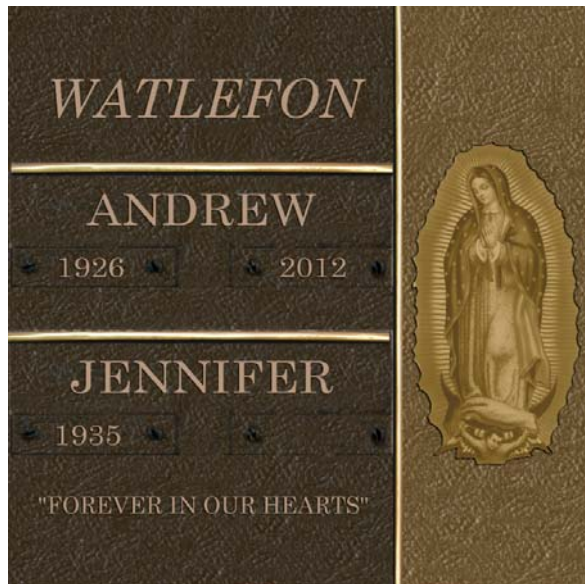

Gum Leaves

Shown as 6" x 7" unicast

Rose Series

The Rose Series range of plaques is suitable for fixing to memorial walls, curbs and on bases in garden areas. The plaques are available in 2 sizes (11" x 4" and 17" x 4") and can be used in single or companion format. The central elevated section that contains the inscription is framed with sculptured Bas Relief Rose Emblems to complete the memorial.

Rose Series plaques fall into the "Traditional" category so therefore are only available with Church, Oval or Flat Face font styles.

11" x 4" Rose Series
Shown as Unicast

11" x 4" Rose Series
Shown as Companion with Date Tabs

17" x 4" Rose Series
Shown as Unicast (also available as Companion)

Integrated Bronze Image

The Bronze Image Range of Crypt & Niche plaques incorporates either a standard or custom image into the background of the memorial. These images may range from religious icons through to building designs and will help create a unique memorial. A small selection of flat relief emblems such as service emblems may also be added to these plaques.

Part Integrated Bronze Image
Shown as Companion with Date Tabs

Fully Integrated Bronze Image
Shown as Unicast

Fully Integrated Bronze Image
Shown as Companion
incorporating 2 individual plaques

The Integrated Bronze Image range is available in a wide range of plaque sizes and shapes to suit your requirements.