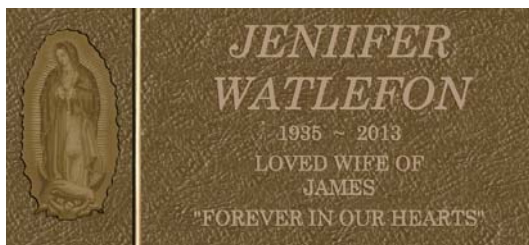

Rose Series plaques fall into the "Traditional" category so therefore are only available with Church, Oval or Flat Face font styles.

11" x 4" Rose Series
Shown as Unicast

11" x 4" Rose Series
Shown as Companion with Date Tabs

17" x 4" Rose Series
Shown as Unicast (also available as Companion)

Integrated Bronze Image

The Bronze Image Range of Crypt & Niche plaques incorporates either a standard or custom image into the background of the memorial. These images may range from religious icons through to building designs and will help create a unique memorial. A small selection of flat relief emblems such as service emblems may also be added to these plaques.

Part Integrated Bronze Image
Shown as Companion with Date Tabs

Fully Integrated Bronze Image
Shown as Unicast

Fully Integrated Bronze Image
Shown as Companion
incorporating 2 individual plaques

The Integrated Bronze Image range is available in a wide range of plaque sizes and shapes to suit your requirements.

Custom designs and shapes can be set up to create a unique memorial that will help your Crypt or Niche stand out from your competitors.

Fully Integrated Bronze Images are only available in an Antique finish whilst the Part Integrated option is available with a selection of colors from the PBR range for the side containing the inscription.