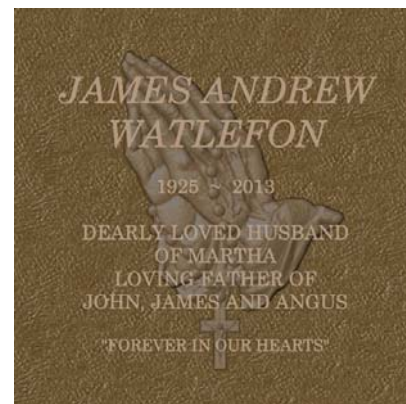

Crypt & Niche Plaques

PBR offer a wide selection of plaques suitable for memorializing cremated remains, be it in a columbarium or niche wall, or garden setting. The most popular options are listed below

Columbarium Wreaths

Flower & Tree Series

Rose Series

Integrated Bronze Image Plaques

Woodgrain

Columbarium Wreaths

PBR offers a range of different Columbarium Wreath designs in either single or companion format. Single cast wreaths are available when all inscription can be cast directly onto the back plate. Companion wreaths are used for pre-need so Scrolls or Date Tabs can be added when required.

Columbarium Wreath G - 11" x 9"
Shown as Companion with Date Tabs

Flower & Tree Series

This range of plaques is suitable for fixing to memorial walls, curbs and on bases in garden areas. The plaques are available in 2 sizes (6" x 7" and 9" x 7") and can be used in portrait or landscape orientation. The central elevated oval section that contains the inscription is framed with sculptured Bas Relief Emblems. Available in single or companion format.