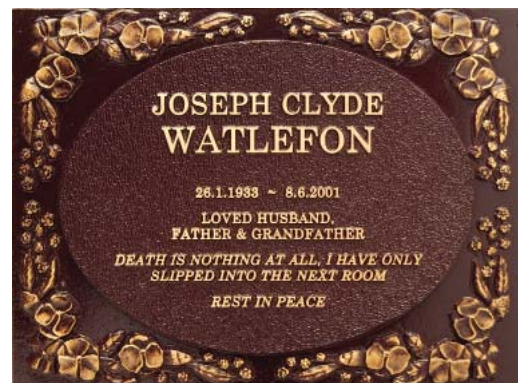

Columbarium Wreaths

Flower & Tree Series

Rose Series

Integrated Bronze Image Plaques

Woodgrain

Columbarium Wreaths

PBR offers a range of different Columbarium Wreath designs in either single or companion format. Single cast wreaths are available when all inscription can be cast directly onto the back plate. Companion wreaths are used for pre-need so Scrolls or Date Tabs can be added when required.

Columbarium Wreath G - 11" x 9"
Shown as Companion with Date Tabs

Flower & Tree Series

This range of plaques is suitable for fixing to memorial walls, curbs and on bases in garden areas. The plaques are available in 2 sizes (6" x 7" and 9" x 7") and can be used in portrait or landscape orientation. The central elevated oval section that contains the inscription is framed with sculptured Bas Relief Emblems. Available in single or companion format.

Roses

Shown as 9" x 7" unicast

Oak Leaves

Shown as 9" x 7" unicast

Pansies

Shown as 9" x 7" unicast

Centenary Pansies

Shown as 9" x 7" unicast

Gum Leaves

Shown as 6" x 7" unicast

Rose Series

The Rose Series range of plaques is suitable for fixing to memorial walls, curbs and on bases in garden areas. The plaques are available in 2 sizes (11" x 4" and 17" x 4") and can be used in single or companion format. The central elevated section that contains the inscription is framed with sculptured Bas Relief Rose Emblems to complete the memorial.